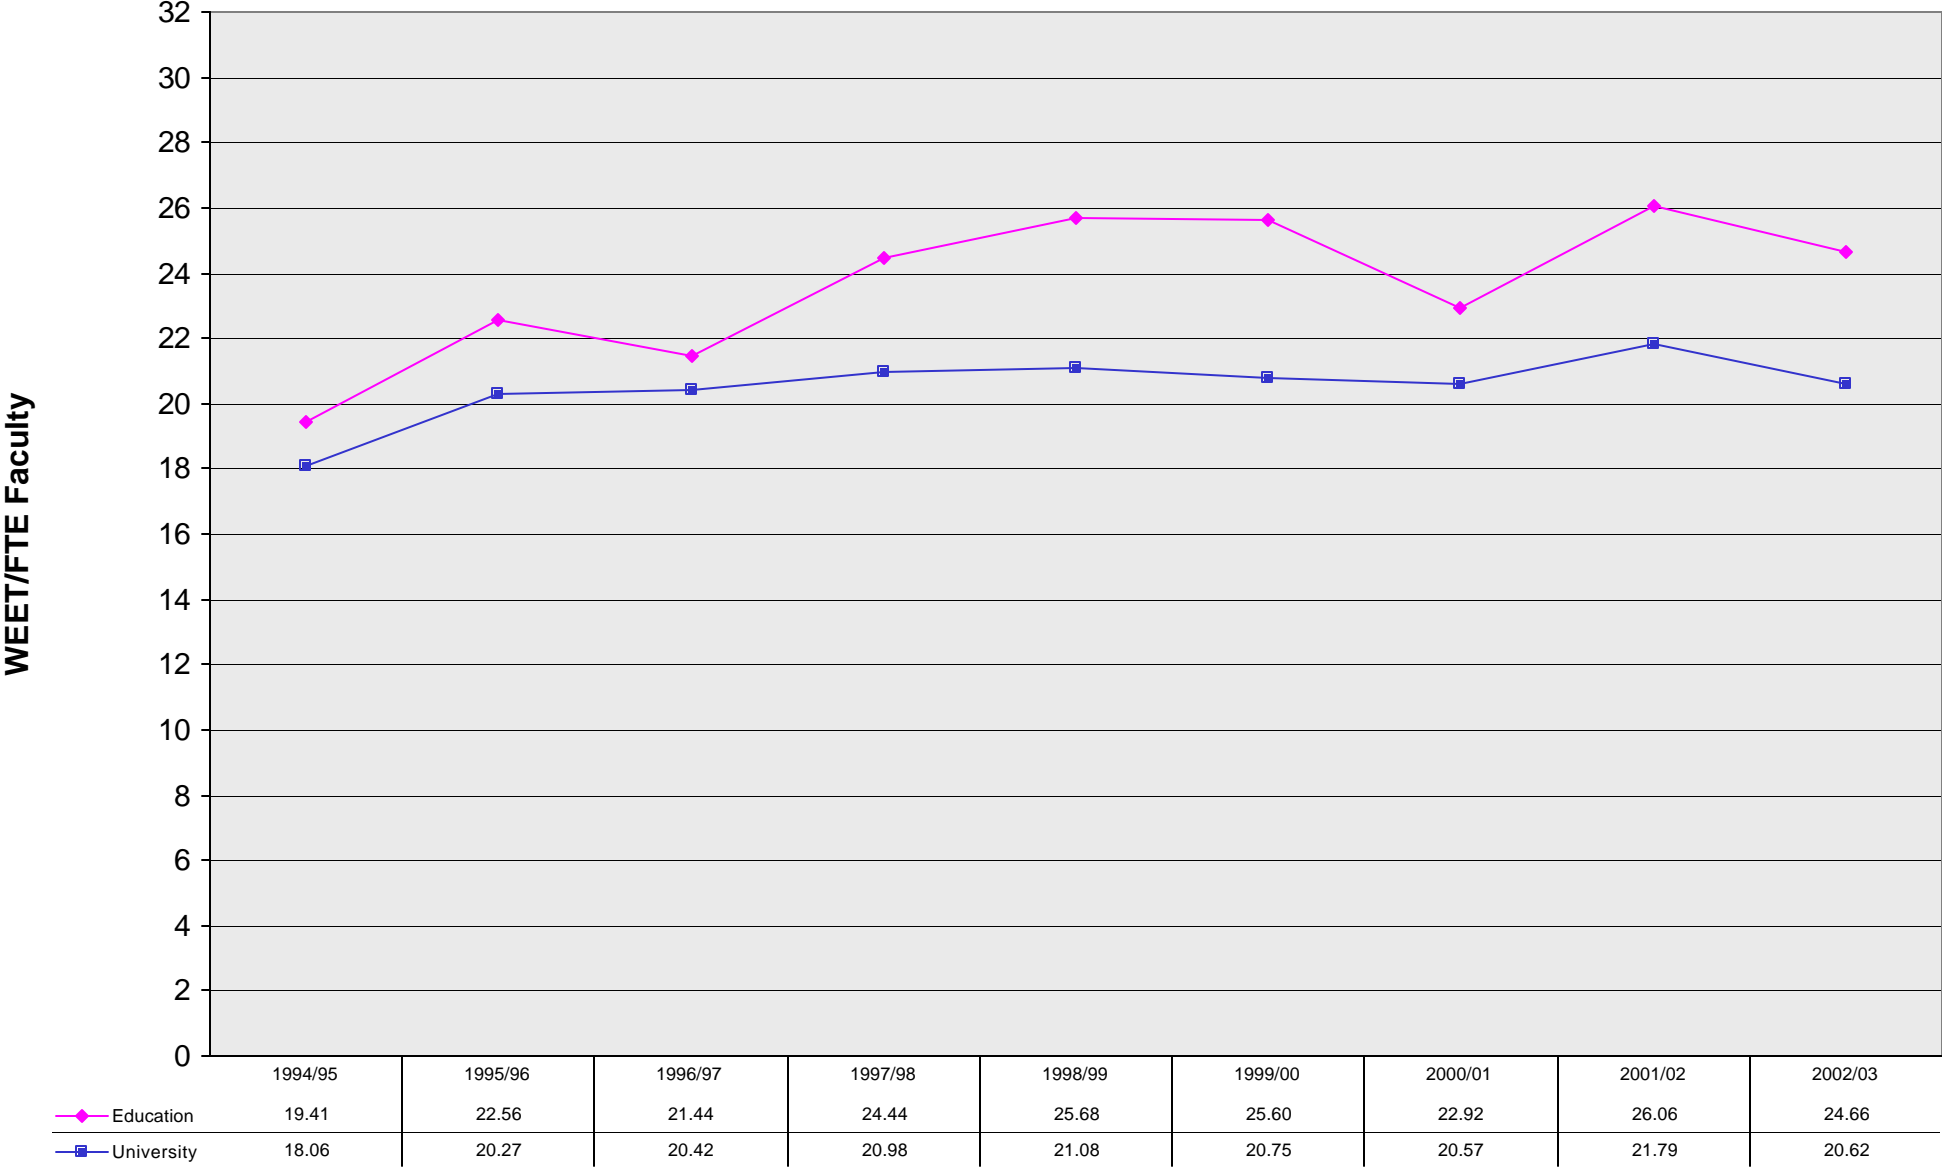

# Annualized Weighted EET Students per FTE Faculty Ratios

Source: ARAI Table 7 (data derived from ARAI Table 5 and ARAI Table 6)  
 University of Victoria